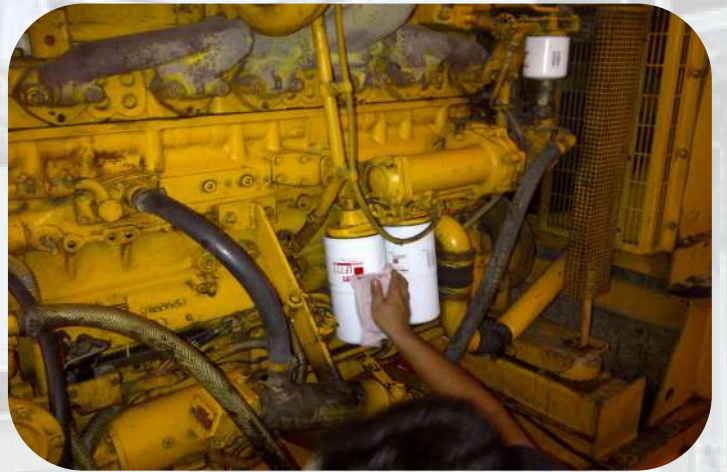

SPECIALIST

PT. JAVANICE INDONESIA PERKASA